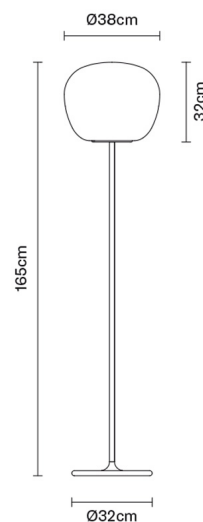

### Description

Floor lamp with diffuser in satin-finish white blown glass. Supporting structure made of metal or polyester reinforced with glass fibre, painted white.

### Weight Lamp

Net: 8.97 kg

### Packaging

Gross weight: 12.3 kg  
Volume: 0.26 m<sup>3</sup>  
Number of boxes: 3

### Dimensions